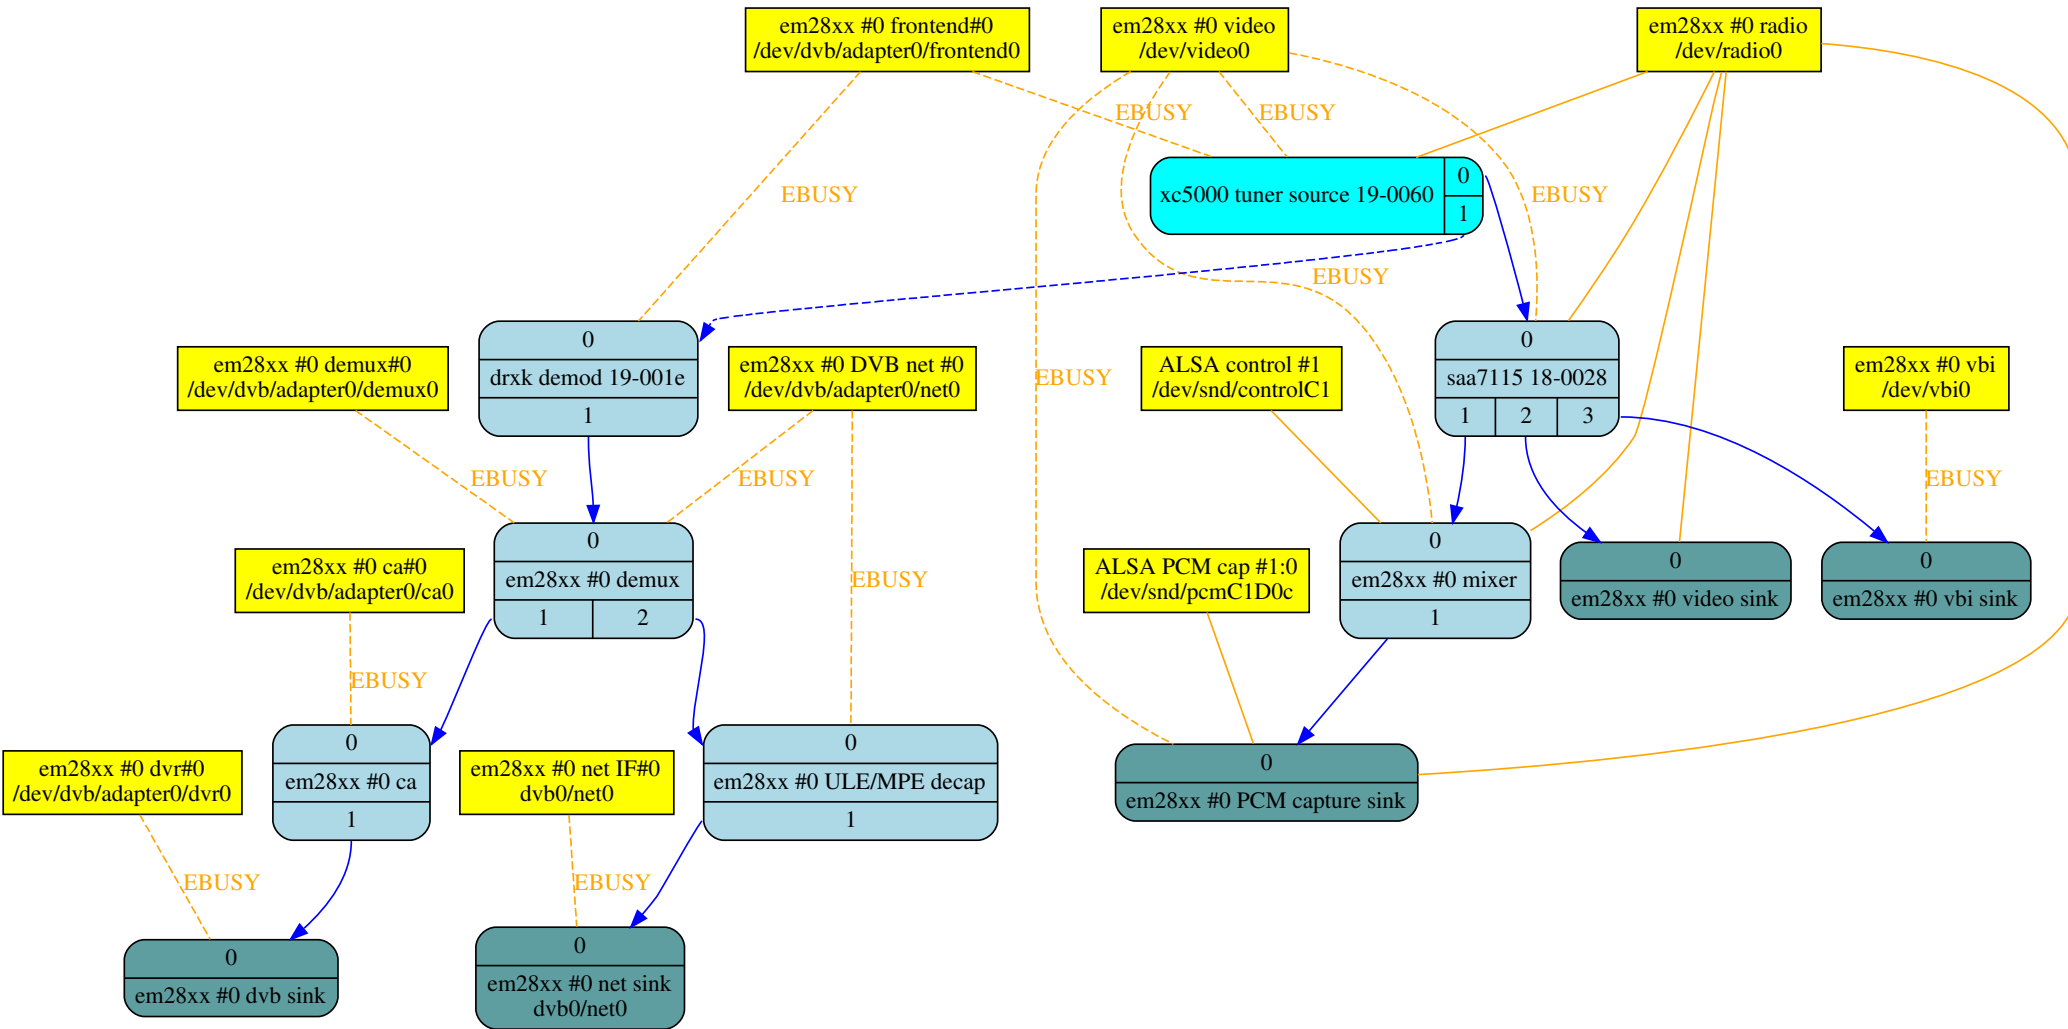

TV pipelines

Mauro Carvalho Chehab
Linux Kernel Expert
Samsung Open Source Group

Aug 12, 2015

Video/VBI pipelines enabled

Radio pipeline enabled

DVB (PC consumer and TV)

DVB (Cable modem)

Thank you.