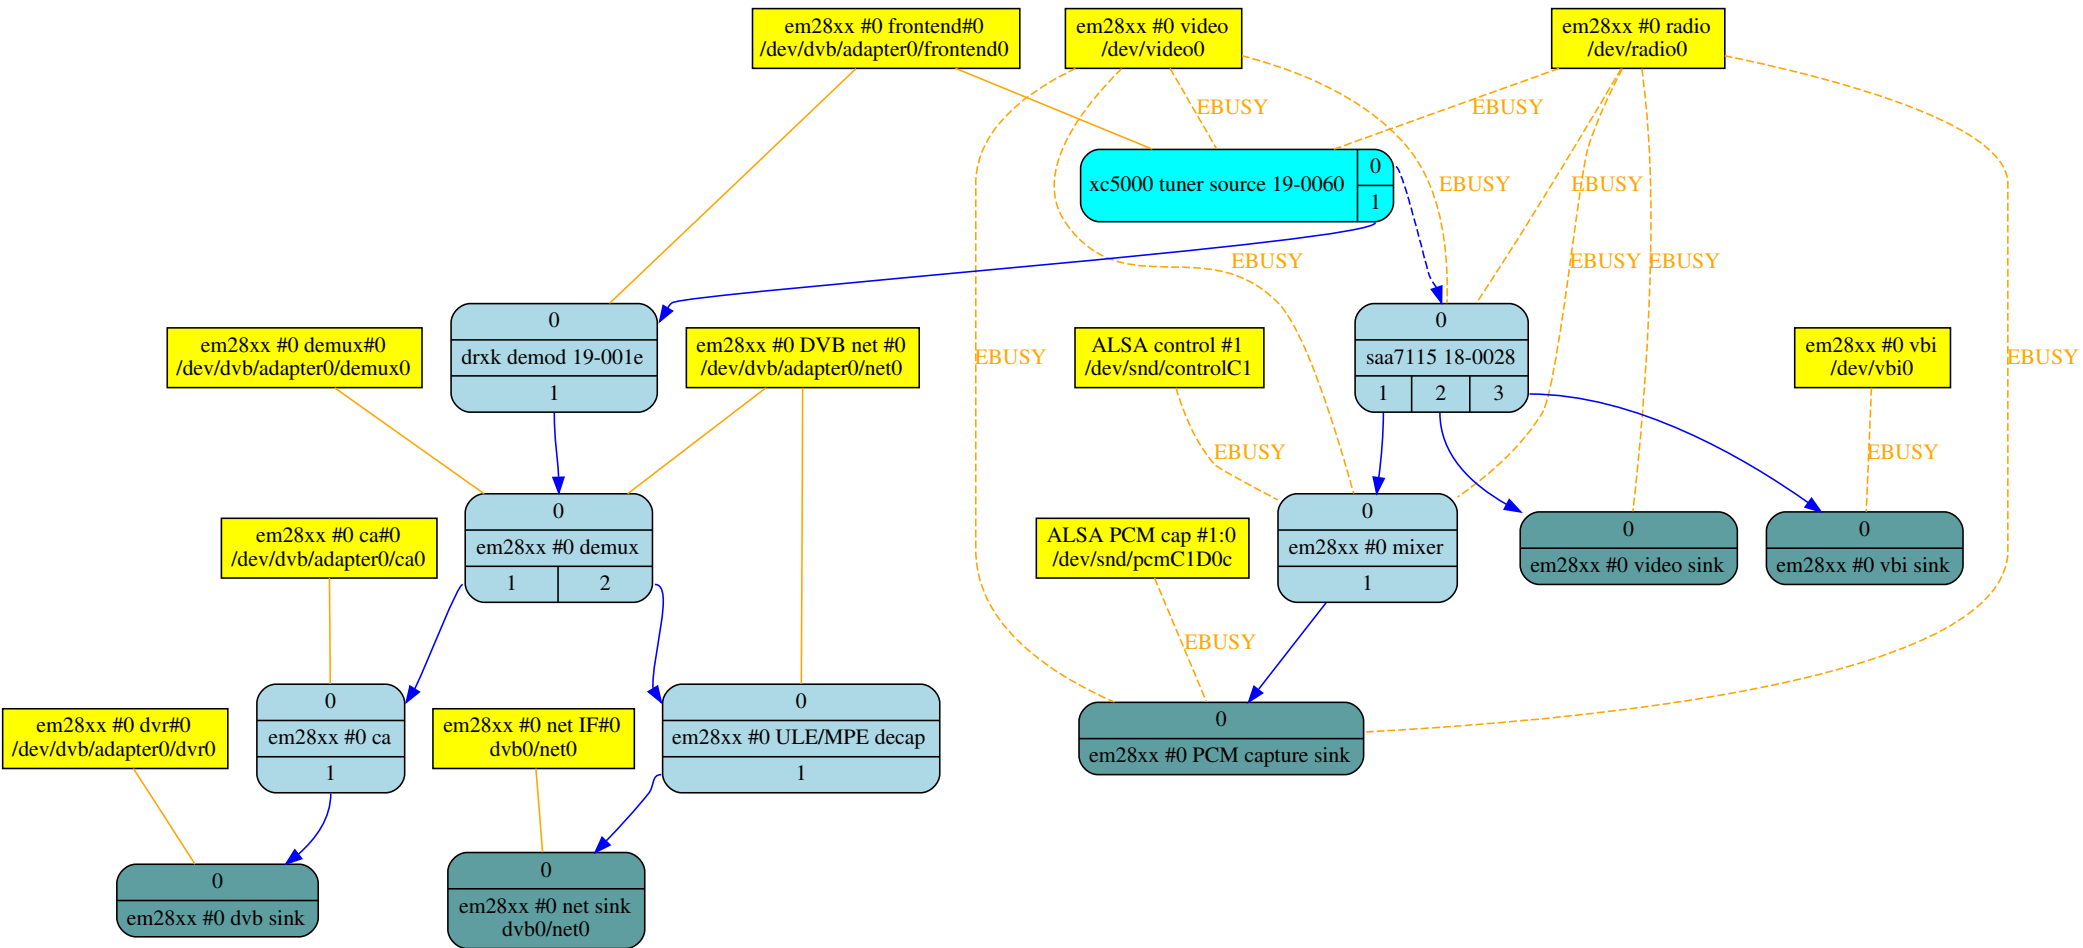

TV pipelines

Mauro Carvalho Chehab
Linux Kernel Expert
Samsung Open Source Group

Aug 12, 2015

Video/VBI pipelines enabled

Radio pipeline enabled

DVB (PC consumer and TV)

DVB (Cable modem)

Thank you.