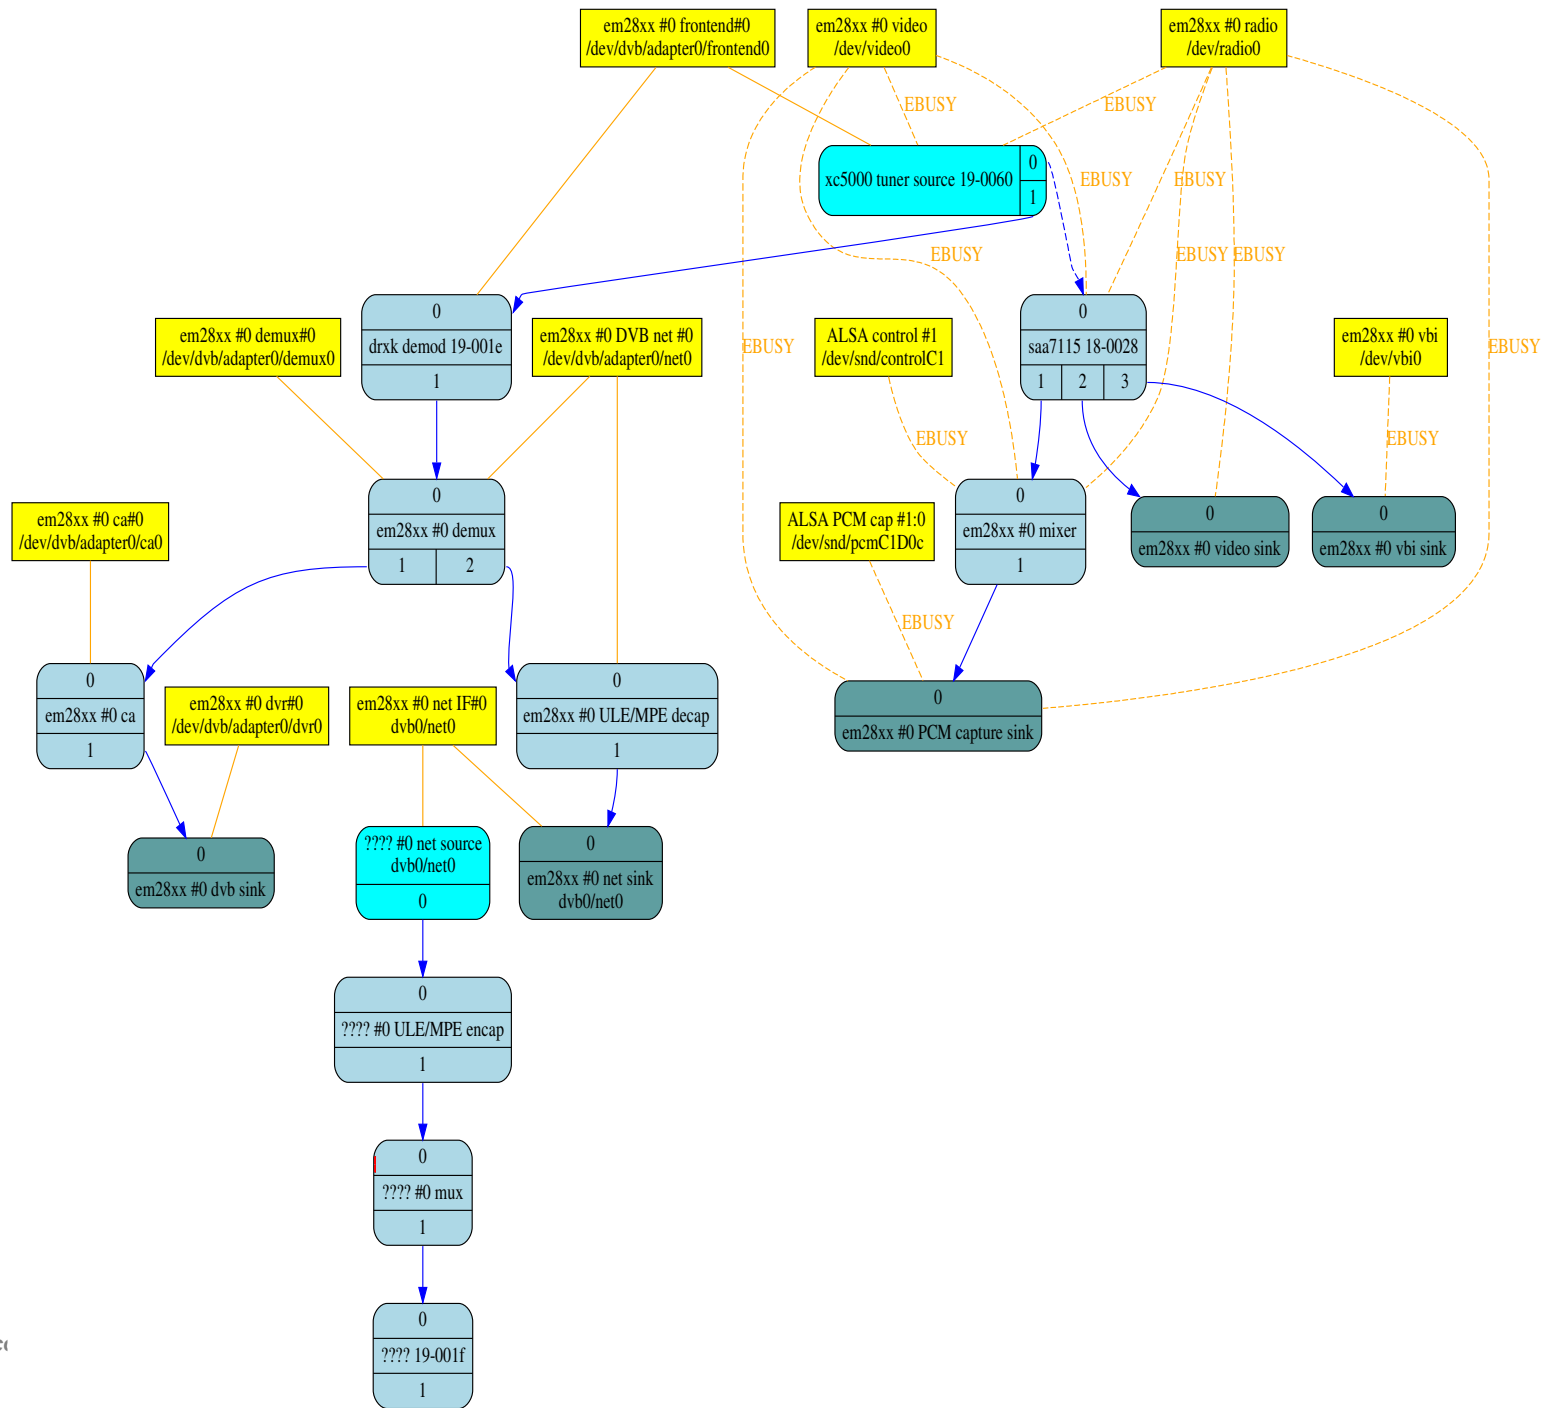

TV pipelines

Mauro Carvalho Chehab
Linux Kernel Expert
Samsung Open Source Group

Aug 12, 2015

Video/VBI pipelines enabled

Radio pipeline enabled

DVB (PC consumer and TV)

DVB (Cable modem)

Thank you.

Questions?