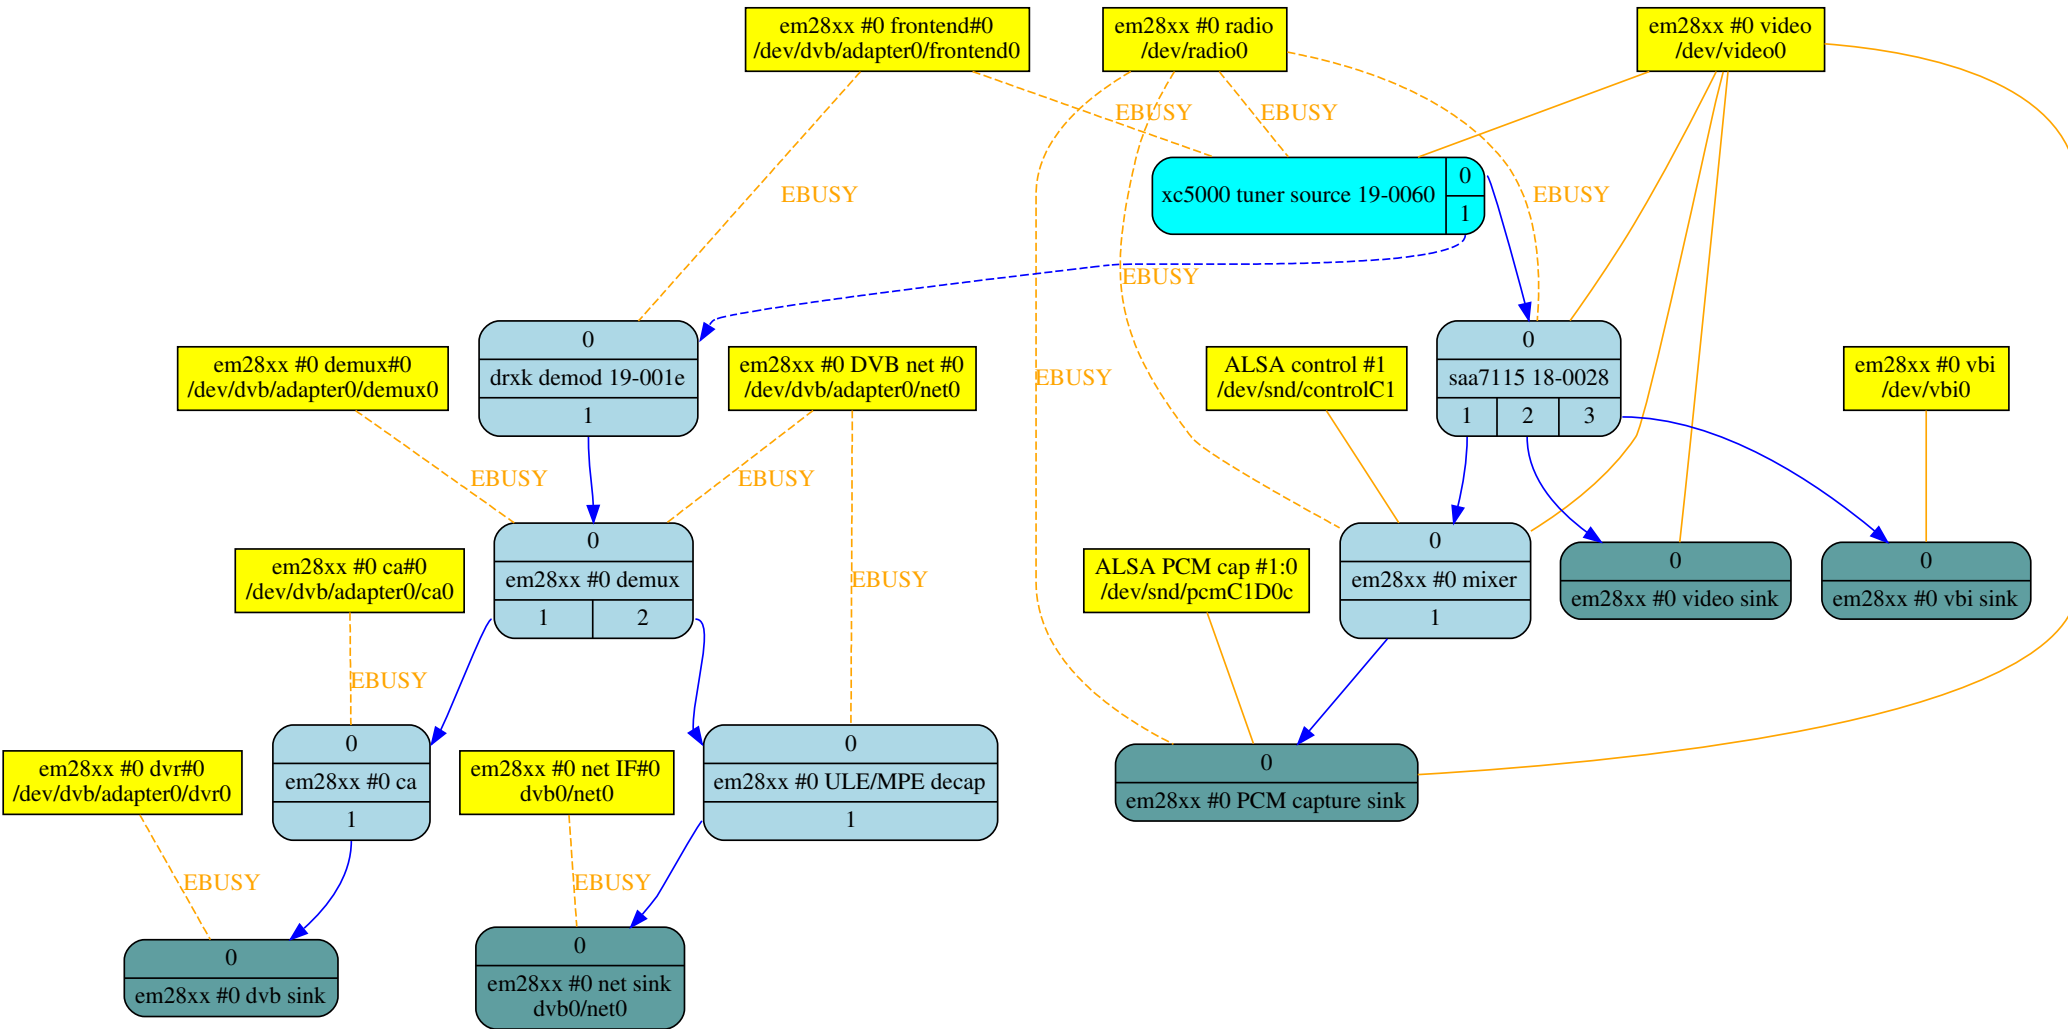

TV pipelines

Mauro Carvalho Chehab
Linux Kernel Expert
Samsung Open Source Group

Aug 12, 2015

Video/VBI pipelines enabled

Radio pipeline enabled

DVB (PC consumer and TV)

DVB (Cable modem)

Thank you.